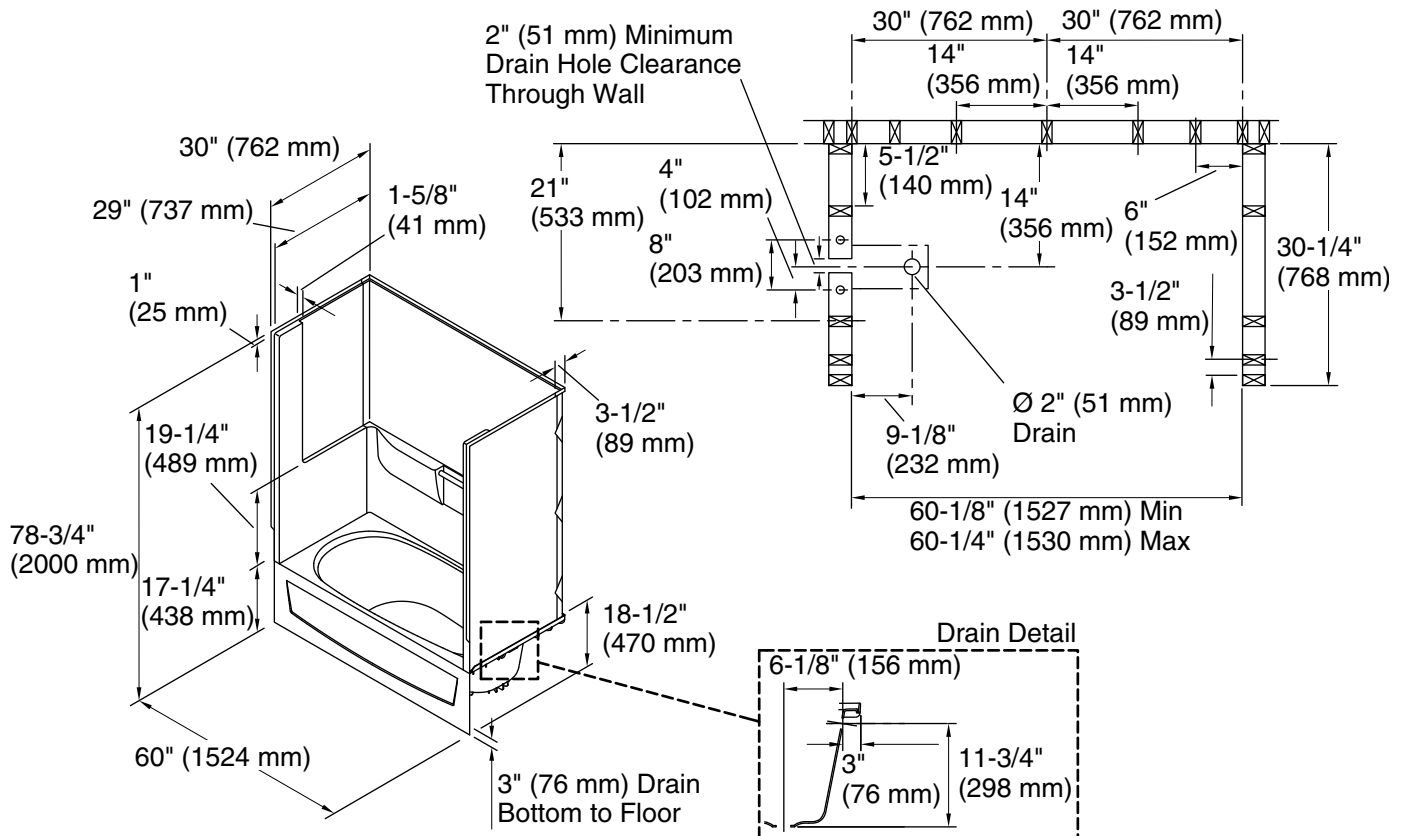

Performa™

60" x 29" AFD bath/shower
71040122

Features

- 17-1/4 (438 mm) apron.
- Tongue-and-groove walls with snap-together installation.
- High-gloss walls.
- Full caulking required in all seams.
- Acrylic towel bar.
- 3" (76 mm) drain-to-floor clearance for above-floor drain installation.

Included Components

- Product consists of:
- 71044100 60" x 30" bath/shower wall set
 - 71041122 60" x 29" AFD bath

Codes/Standards

- CSA B45.5/IAPMO Z124
- ASTM E162
- ASTM E662
- HUD, UM Bulletin 73

Warranty – Bathing Fixtures (and) Kitchen and Utility Sinks Made of Solid Vikrell® Material

See website for detailed warranty information.

Available Colors/Finishes

Color tiles intended for reference only.

Color	Code	Description
	0	White
	96	KOHLER Biscuit

Technical Information

All product dimensions are nominal.

Installation:	Three-wall alcove
Drain location:	Right
Basin area, bottom:	21" x 39" (533 mm x 991 mm)
Basin area, top:	24" x 53" (610 mm x 1346 mm)
Water depth:	10-1/4" (260 mm)
Water capacity:	35 gal (132.5 L)
Maximum door height:	59-1/2" (1511 mm)
Maximum door width:	56-3/4" (1441 mm)